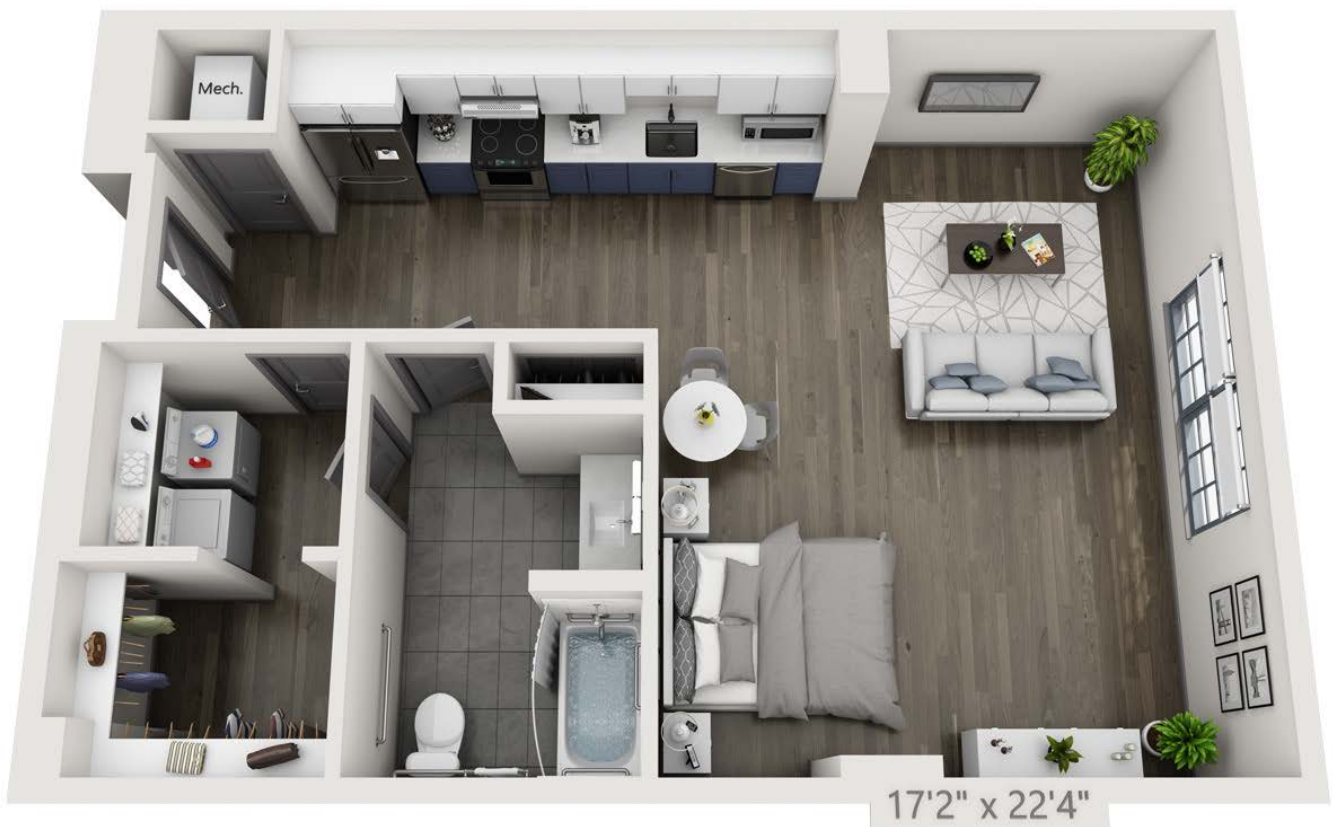

THE GUILD

FLOORPLAN SO

Studio | 1 Bath | 791 Sq. Ft.

128 Columbus St., Charleston, SC 29403

843-494-5000

livetheguild.com

Floorplans are artist's rendering. All dimensions are approximate. Actual product and specifications may vary in dimension or detail. Not all features are available in every apartment. Prices and availability are subject to change. Please see a representative for details.